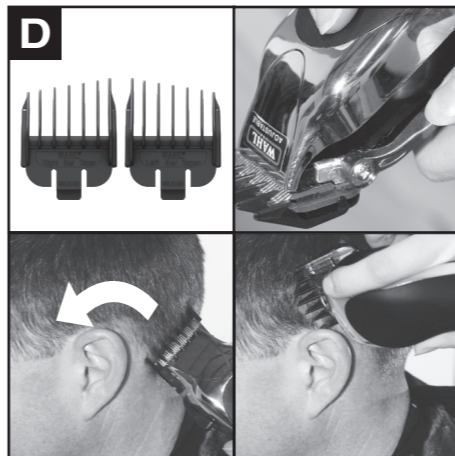

Wahl Clipper (Pty) Ltd
PO Box 2916 Bedfordview,
Gauteng 2007 South Africa

© 2020

Wahl® is a registered trademark
of Wahl Clipper Corporation
Revision 6/20 V1

www.wahl-consumer.com

25 mm

3 mm

CMA
NIA

WITH TAPER LEVER